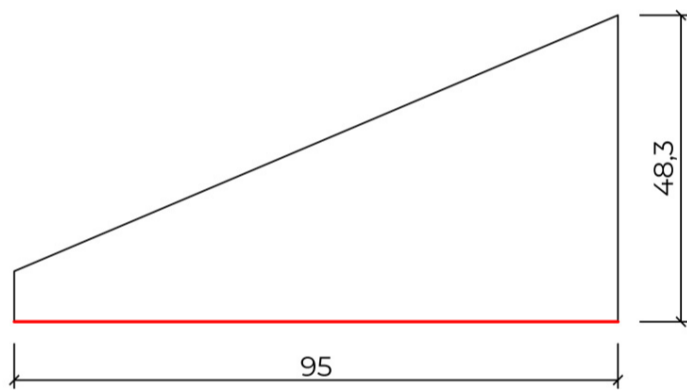

nummer	aantal	A	B	kop
1a	1	95,0	27,0	no
2a	1	95,0	27,0	no
3a	1	95,0	27,0	no
4a	1	95,0	27,0	no
13a	1	96,7	27,0	no
14a	1	96,7	27,0	no
15a	1	96,7	27,0	no
16a	1	96,7	22,0	no

5a

6a

7a

B.

VOORBEELDPROJECT A

Cominotto
The art of terrazzo
Pieter Schurstraat 10 | 8500 Kortrijk | Belgium
www.cominotto.vb
info@cominotto-trappen.be
BTW: BE 0444.350.862