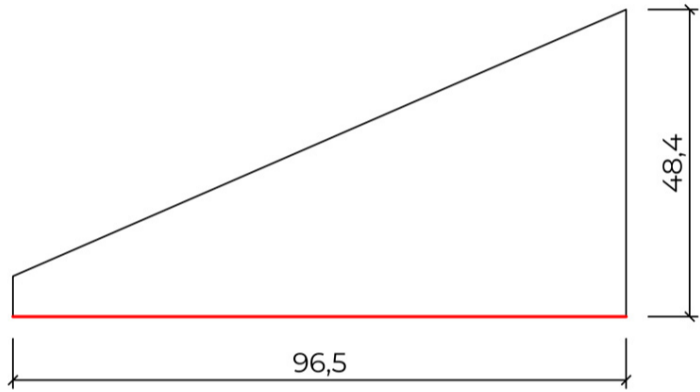

B.

VOORBEELDPROJECT A

Cominotto
The art of terrazzo
Pieter Schurstraat 10 | 8500 Kortrijk | Belgium
www.cominotto.vb
info@cominotto-trappen.be
BTW: BE 0444.350.862

MATERIAAL: Terrazzo
Thickness TREDEN: 3 cm
ANTISLIP: niet voorzien

8a

9a

10a

11a

12a