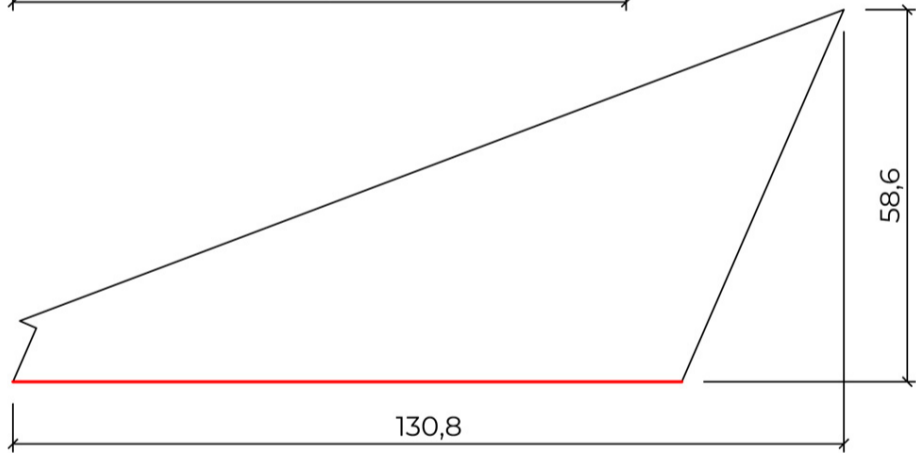

B.

VOORBEELDPROJECT A

Cominotto
The art of terrazzo
Pieter Schurstraat 10 | 8500 Kortrijk | Belgium
www.cominotto.vb
info@cominotto-trappen.be
BTW: BE 0444.350.862

MATERIAAL: Terrazzo
Thickness TREDEN: 3 cm
ANTISLIP: niet voorzien

8a

9a

10a

11a

12a